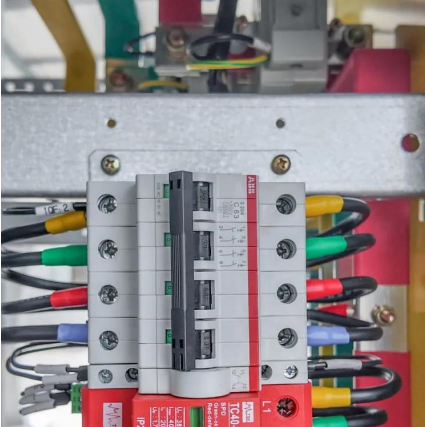

[Portable Power Station Xiaomi Mijia 1000Pro](#)

Xiaomi Mijia Outdoor Power Supply 1000Pro P06ZM (?????? 1000Pro) -- Innovative use of mixed solid-liquid lithium battery, 1.5 hours fast charge, two-way inverter, BMS multiple

[WhatsApp](#)