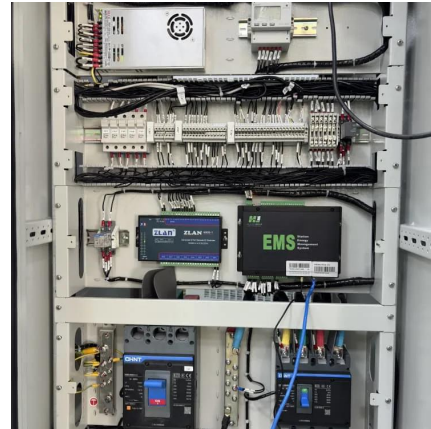

methods, tested using developed ...

[WhatsApp](#)

Assessing the Potential for Renewable Energy on National ...

The objective of this collaboration was to identify those National Forest and Grassland units that likely have the highest potential for private-sector development of solar and wind energy ...

[WhatsApp](#)

Converting Forests to Solar Facilities: Causes, Potential, and ...

Our rapid assessment of potential conversions of forestland to solar facilities examines the demand drivers for solar and the current land use footprint of solar facilities in ...

[WhatsApp](#)