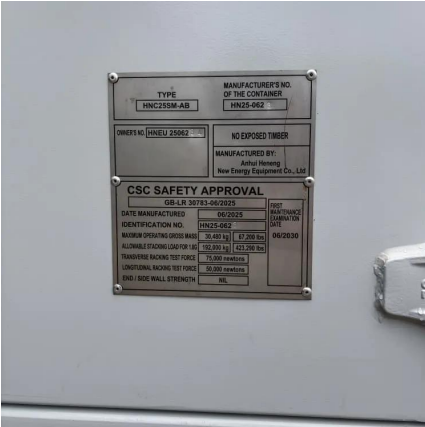

SolarContainer Pro

30W photovoltaic panel specifications

30W photovoltaic panel specifications

SZ-30-36M , SOLARFAM Monocrystalline Panel 30W 18,7V 1,6A ...

Build an Off-Grid Application Up To 30W With a Solarfam Solar Panel Solarfam's 20W or 30W photovoltaic panels are an excellent solution for small stand-alone solar applications.

[WhatsApp](#)

30W 24V MONOCRYSTALLINE SOLAR PANEL

Explore the power of SLD Tech's 30W monocrystalline solar panel. Engineered for reliability and efficiency, our solar panels are designed to thrive in hazardous environments while providing ...